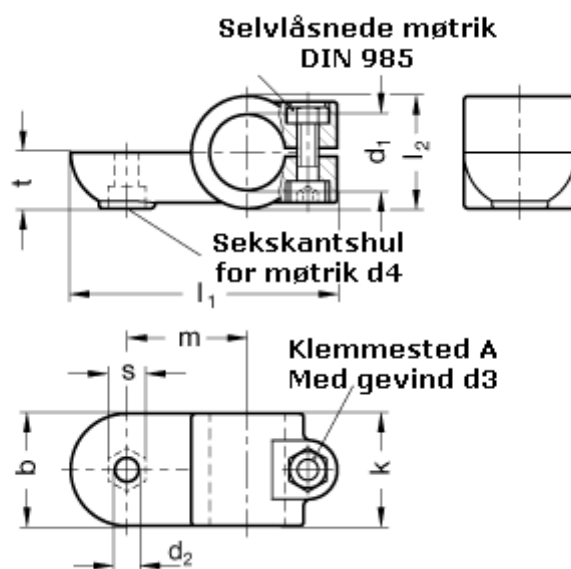

Article number: 20278B48OZ2SW

Description: E+G Swivel clamp connector
GN278-B48-OZ-2-SW

Measures

$b = 65$	$m = 70$
$d_1 = B48$	$s = 17.0$
$d_2 = 10.5$	$t = 32.5$
$d_3 = M10$	
$d_4 = M10$	
$k = 65$	
$l_1 = 148$	
$l_2 = 65$	